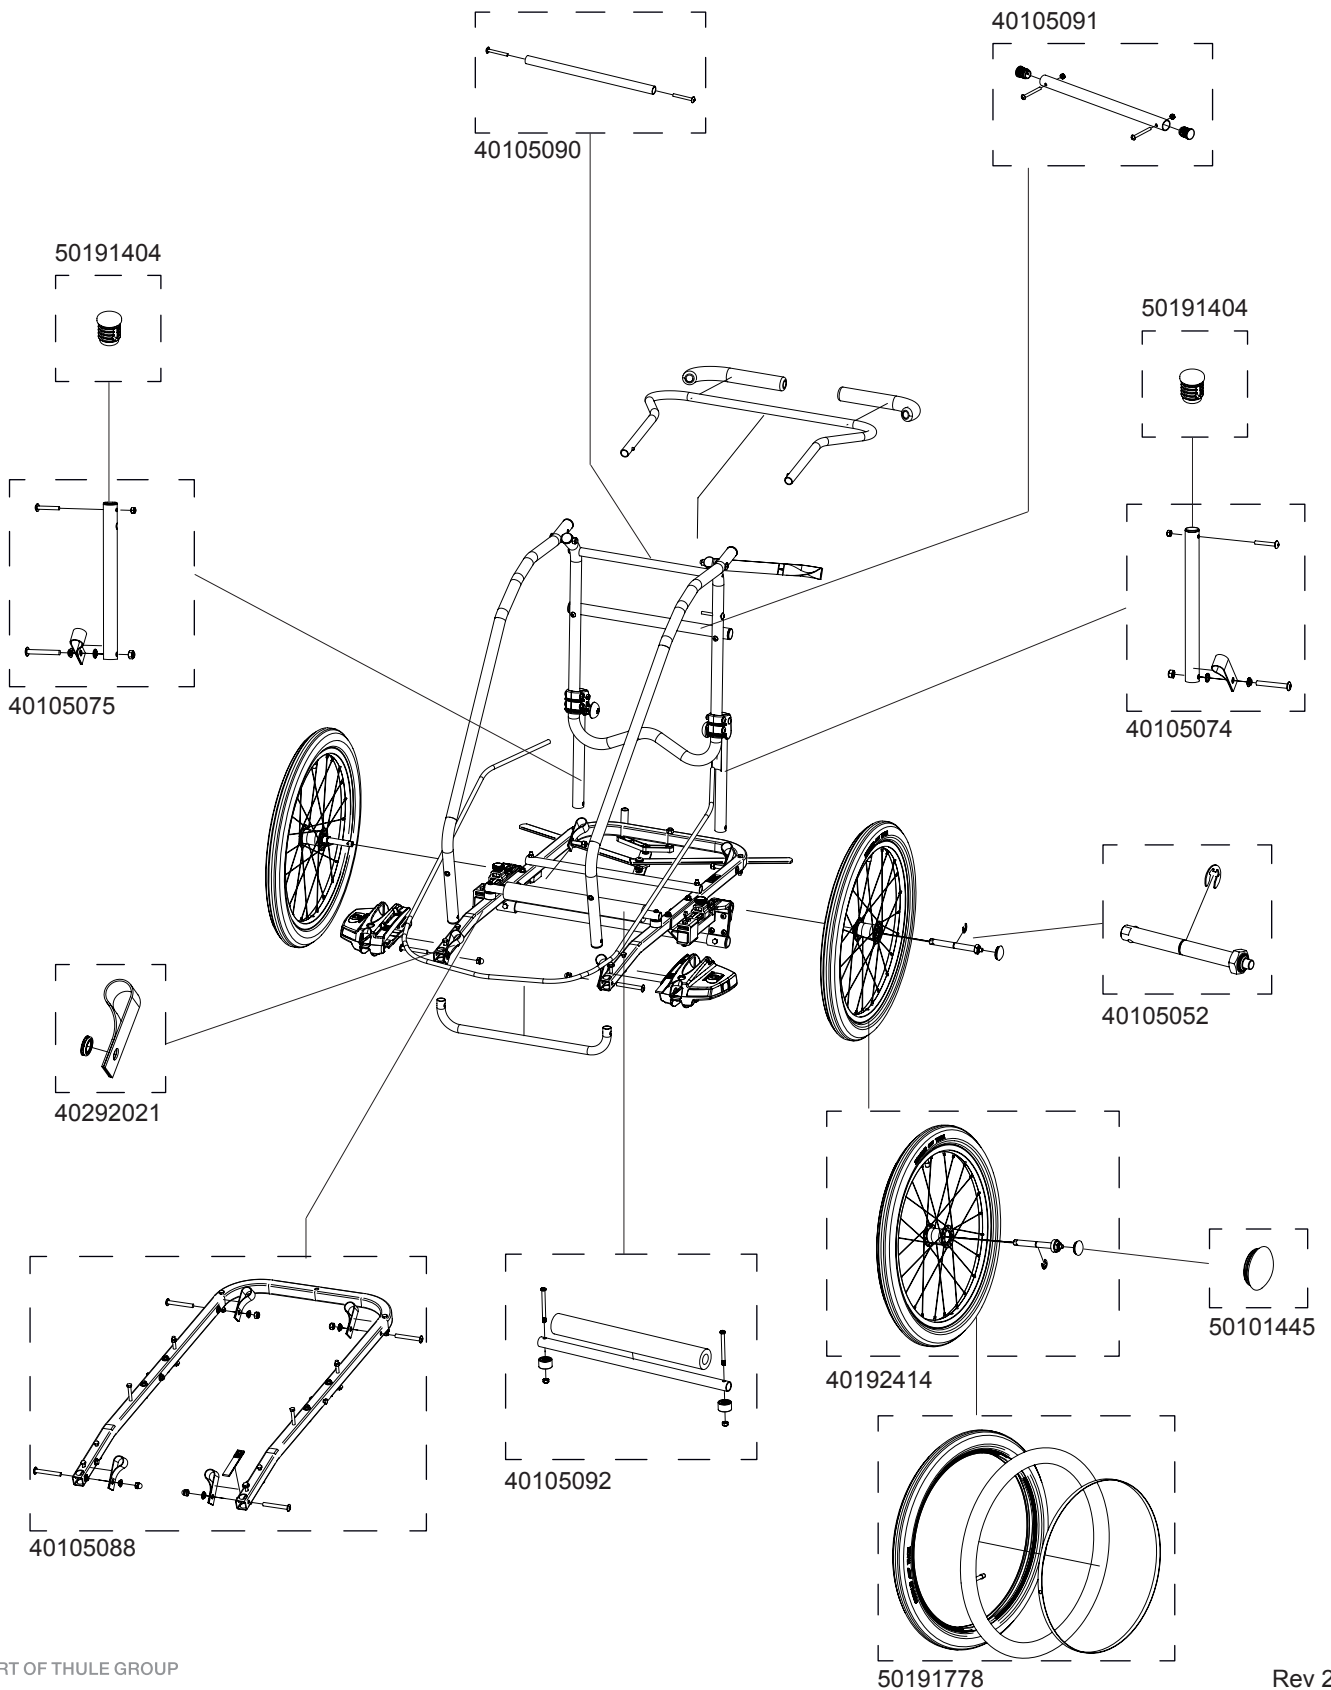

CORSAIRE 1

10100232

THULE
SWEDEN

» PART OF THULE GROUP

16/07/2015

THULE
SWEDEN

Rev 2

TCTS